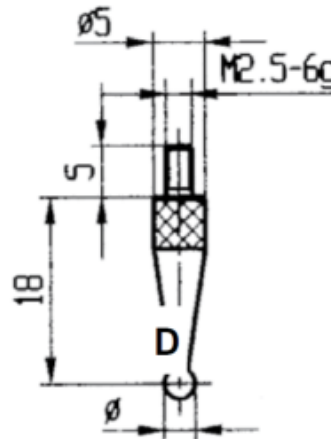

Measuring inserts for dial gauges

Ruby insert with measuring ball

Ø 2mm

Product number: 1330310-2
EAN / GTIN: 4066918047229
Manufacturer number: 62188
Customs code: 90319000
Delivery method: Parcel delivery service
Weight: 0.01kg

Product description

- For dial gauges and comparator gauges
- Mounting thread M2.5

Delivered in individual packages

Technical Data

Size: $\varnothing 2\text{mm}$
Article number: 1330310-2
Brand: KÄFER
Manufacturer number: 62188
Weight: 0.01kg