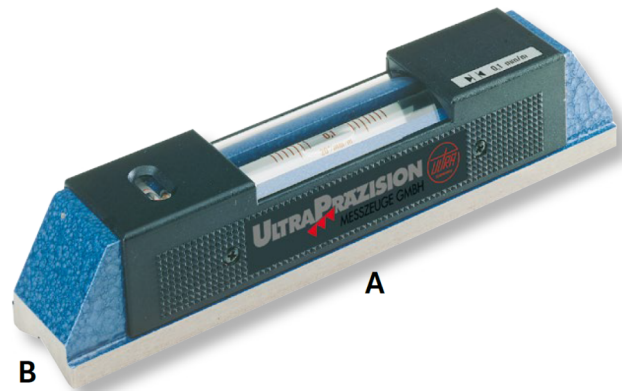

Engineer's levels ULTRA active in wooden box
Horizontal model, special cast-iron
200x42mm (0,01)

Product number: 1744102

EAN / GTIN: 4066918068675

Customs code: 90318020

Delivery method: Parcel delivery service

Weight: 1.4kg

Product description

- DIN 877
- Special cast-iron base
- Insulated pads
- 1 V base
- Longitudinal and lateral vials

Delivered in a wooden case

! Levels for large shaft-Ø or with magnetic surfaces on request.

Technical Data

Size: 200x42mm (0,01)

Article number: 1744102

Brand: ULTRA

A x B: 200mm

Sensitivity mm/m: 0,01

Weight: 1.4kg