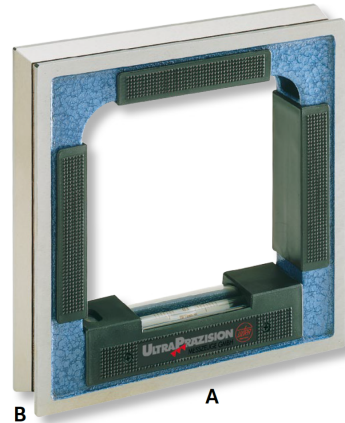

Engineer's levels ULTRA active in wooden box

Square frame, special cast-iron

300x300x55mm (0,3)

Product number: 1745104

EAN / GTIN: 4066918068743

Customs code: 90318020

Delivery method: Parcel delivery service

Weight: 7.9kg

Product description

- DIN 877
- Special cast-iron frame
- Insulated pads
- 4 measuring faces, 3 with V grooves
- Longitudinal and lateral vials

Delivered in a wooden case

! Levels for large shaft-Ø or with magnetic faces on request.

Technical Data

Size: 300x300x55mm (0,3)

Article number: 1745104

Brand: ULTRA

A x B: 300x300x55mm

Sensitivity mm/m: 0,3

Weight: 7.9kg