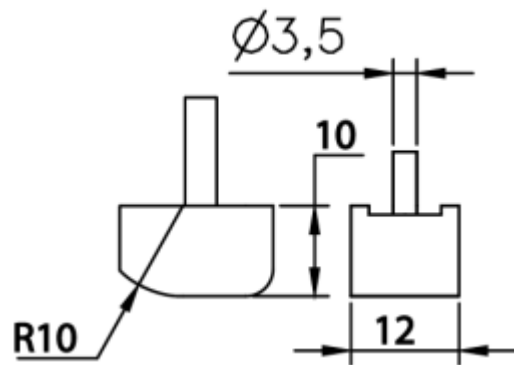

**Measuring inserts (pair)**  
**with shaft  $\varnothing$  3,5mm**  
 **$\varnothing$ 3,5/12/10mm**

**Product number:** 1159909  
**EAN / GTIN:** 4066918020079  
**Manufacturer number:** 03031  
**Customs code:** 90318020  
**Delivery method:** Parcel delivery service  
**Weight:** 0.02kg

Product description

Delivered in a package (pair)

Technical Data

**Size:**  $\varnothing$ 3,5/12/10mm  
**Article number:** 1159909  
**Brand:** DEMM  
**Manufacturer number:** 03031  
**Dimension:**  $\varnothing$ 3,5/12/15mm  
**Material:** Hardened steel  
**Weight:** 0.02kg