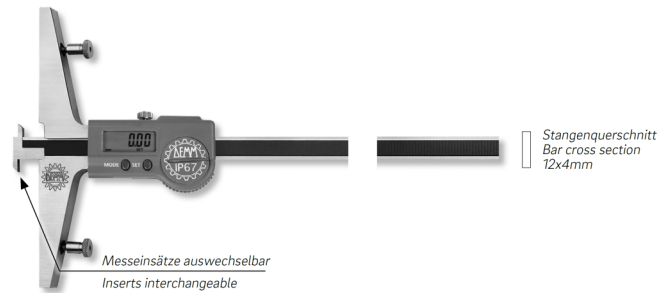

**Digital depth calipers DIGI RICOR inox in box  
with interchangeable measuring insert  
300x150/0,01mm IP67**

|                             |                         |
|-----------------------------|-------------------------|
| <b>Product number:</b>      | 1853301                 |
| <b>EAN / GTIN:</b>          | 4066918071767           |
| <b>Manufacturer number:</b> | 00123                   |
| <b>Customs code:</b>        | 90173000                |
| <b>Delivery method:</b>     | Parcel delivery service |
| <b>Weight:</b>              | 1.2kg                   |

## Product description

- Works standard
- Protection class IP67, Sylvac System
- Locking screw
- Bar cross section 12x4mm
- Hardened stainless steel
- Large LCD display
- Fixings for optional slidable measuring bridge

**Delivered in a case including measuring insert PRA No. 1853901**

## Technical Data

|                                  |                     |
|----------------------------------|---------------------|
| <b>Size:</b>                     | 300x150/0,01mm IP67 |
| <b>Article number:</b>           | 1853301             |
| <b>Brand:</b>                    | DEMM                |
| <b>Manufacturer number:</b>      | 00123               |
| <b>Accuracy:</b>                 | 0,03mm              |
| <b>Bar cross section:</b>        | 12x4mm              |
| <b>Bridge length:</b>            | 150mm               |
| <b>Data output:</b>              | Proximity           |
| <b>Locking screw:</b>            | Yes                 |
| <b>Material stainless steel:</b> | Hardened            |
| <b>Measuring insert:</b>         | Interchangeable     |
| <b>Measuring range:</b>          | 300mm / 12 inch     |
| <b>Protection class:</b>         | IP67                |
| <b>Reading:</b>                  | 0,01mm / .0005 inch |
| <b>Weight:</b>                   | 1.2kg               |