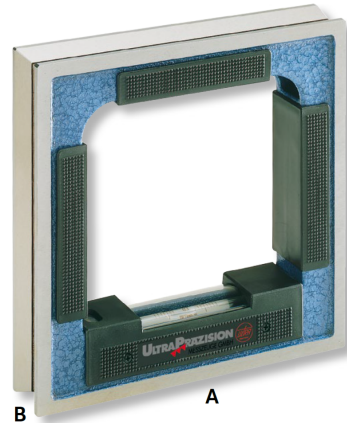

Engineer's levels ULTRA active in wooden box

Square frame, special cast-iron

200x200x40mm (0,3)

Product number: 1745103

EAN / GTIN: 4066918068736

Customs code: 90318020

Delivery method: Parcel delivery service

Weight: 3.8kg

Product description

- DIN 877
- Special cast-iron frame
- Insulated pads
- 4 measuring faces, 3 with V grooves
- Longitudinal and lateral vials

Delivered in a wooden case

! Levels for large shaft-Ø or with magnetic faces on request.

Technical Data

Size: 200x200x40mm (0,3)

Article number: 1745103

Brand: ULTRA

A x B: 200x200x40mm

Sensitivity mm/m: 0,3

Weight: 3.8kg