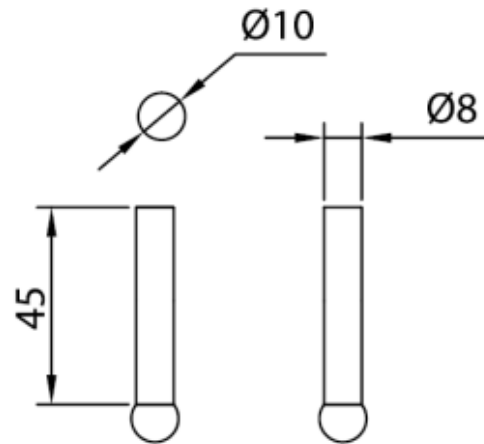

**Probes with ball (pair)**  
**for DEMM universal comparative measuring instruments**  
**Ø 10 / Ø 8x45mm**

**Product number:** 1390301  
**EAN / GTIN:** 4066918051660  
**Manufacturer number:** 00298  
**Customs code:** 90179000  
**Delivery method:** Parcel delivery service  
**Weight:** 0.04kg

### Product description

- Hardened special steel
- Suitable for QUICK CHECK No. CIRCE No. 1390 1.. / 1390 2.. , No. 1851 8.. with and without ip, PEGASO P No. 1851 9.. , PLATON No. 1399 1.. / 1399 2.. / 1398 5.. / 1398 6.. and GEA No. 1399 6..

### Technical Data

**Size:** Ø 10 / Ø 8x45mm  
**Article number:** 1390301  
**Brand:** DEMM  
**Manufacturer number:** 00298  
**Clamping shaft:** Ø 8mm  
**Dimension:** Ø 10 / Ø 8x45mm  
**Material:** Hardened steel  
**Type:** With ball  
**Weight:** 0.04kg