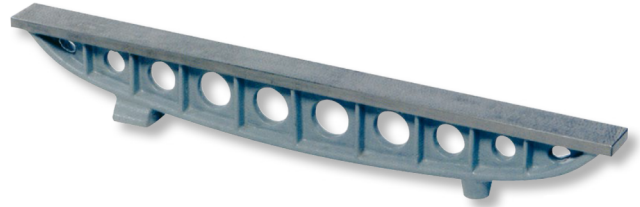

Straightedges, special cast iron

3000x90mm GG-0

Product number: 1666107
EAN / GTIN: 4066918064691
Customs code: 90172039
Delivery method: Truck freight
Weight: 189kg

Product description

- DIN 876
- With lightening holes

Delivered in individual packages

1666 1..: Grade 0

1667 1..: Grade 1

! Other sizes and higher accuracy grades on [request](#).

Technical Data

Size: 3000x90mm GG-0
Article number: 1666107
Brand: ULTRA
Dimension: 3000x90mm
Flatness: 0,016mm
Grade: 0
Weight: 189kg