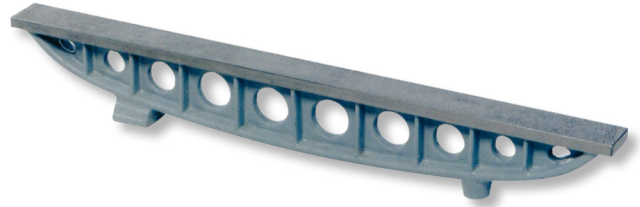

Straightedges, special cast iron

500x40mm GG-1

Product number: 1667101

EAN / GTIN: 4066918064707

Customs code: 90172039

Delivery method: Parcel delivery service

Weight: 5kg

Product description

- DIN 876
- With lightening holes

Delivered in individual packages

1666 1..: Grade 0

1667 1..: Grade 1

! Other sizes and higher accuracy grades on [request](#).

Technical Data

Size: 500x40mm GG-1

Article number: 1667101

Brand: ULTRA

Dimension: 500x40mm

Flatness: 0,015mm

Grade: 1

Weight: 5kg