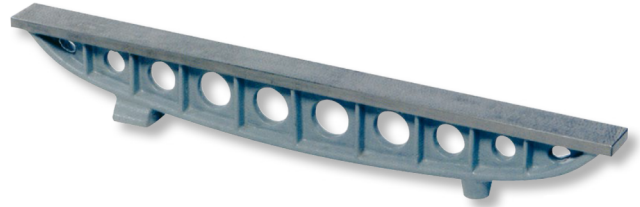

Straightedges, special cast iron

2000x70mm GG-0

Product number: 1666105

EAN / GTIN: 4066918064677

Customs code: 90172039

Delivery method: Truck freight

Weight: 74kg

Product description

- DIN 876
- With lightening holes

Delivered in individual packages

1666 1..: Grade 0

1667 1..: Grade 1

! Other sizes and higher accuracy grades on [request](#).

Technical Data

Size: 2000x70mm GG-0

Article number: 1666105

Brand: ULTRA

Dimension: 2000x70mm

Flatness: 0,012mm

Grade: 0

Weight: 74kg