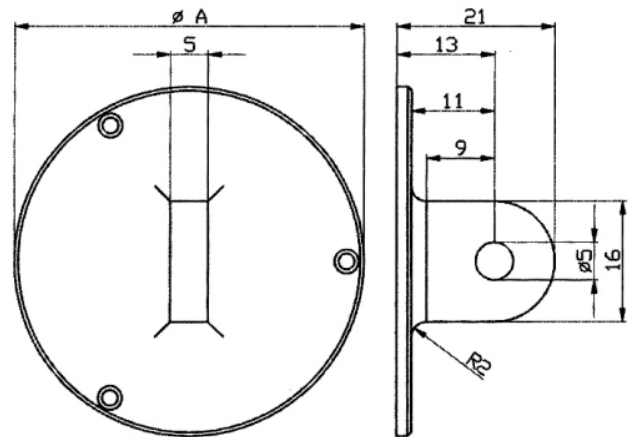

### Back cover with lug

Ø58mm

Product number:	1332102
EAN / GTIN:	4066918047403
Manufacturer number:	40055
Customs code:	90319000
Delivery method:	Parcel delivery service
Weight:	0.01kg

### Product description

- 1331 101: Lifting device Ø 40mm
- 1331 102: Lifting device Ø 58mm
- 1332 101: Back cover with lug Ø 40mm
- 1332 102: Back cover with lug Ø 58mm
- 1332 201: Back cover with magnet Ø 40mm
- 1332 202: Back cover with magnet Ø 58mm
- 1331 201: Adapter for 3/8" to Ø8mm

### Technical Data

Size:	Ø58mm
Article number:	1332102
Brand:	KÄFER
Manufacturer number:	40055
Execution:	for Diameter 58mm
Type:	Back cover lug
Weight:	0.01kg