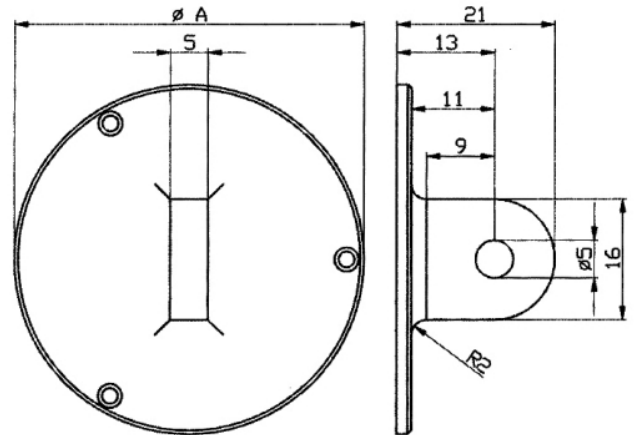

Dial gauge accessories

Back cover with lug

Ø58mm

Product number:	1332102
EAN / GTIN:	4066918047403
Manufacturer number:	40055
Customs code:	90319000
Delivery method:	Parcel delivery service
Weight:	0.01kg

Product description

- 1331 101: Lifting device Ø 40mm
- 1331 102: Lifting device Ø 58mm
- 1332 101: Back cover with lug Ø 40mm
- 1332 102: Back cover with lug Ø 58mm
- 1332 201: Back cover with magnet Ø 40mm
- 1332 202: Back cover with magnet Ø 58mm
- 1331 201: Adapter for 3/8" to Ø8mm

Delivered in individual packages

! Other accessories on [request](#).

Technical Data

Size:	Ø58mm
Article number:	1332102
Brand:	KÄFER
Manufacturer number:	40055
Execution:	for Diameter 58mm
Type:	Back cover lug
Weight:	0.01kg