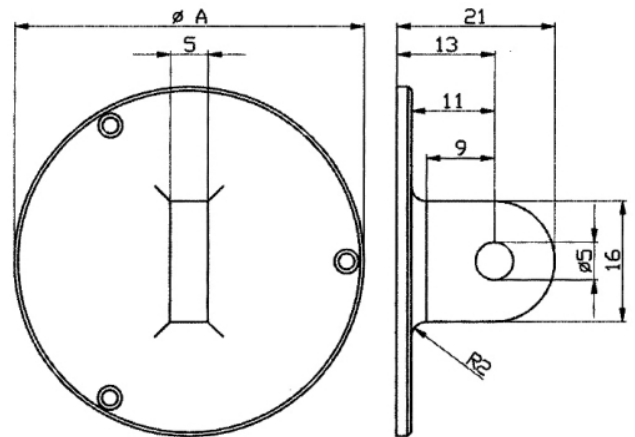

Dial gauge accessories

Back cover with lug

Ø58mm

Product number:	1332102
EAN / GTIN:	4066918047403
Manufacturer number:	40055
Customs code:	90319000
Delivery method:	Parcel delivery service
Weight:	0.01kg

Product description

- 1331 101:** Lifting device Ø 40mm
- 1331 102:** Lifting device Ø 58mm
- 1332 101:** Back cover with lug Ø 40mm
- 1332 102:** Back cover with lug Ø 58mm
- 1332 201:** Back cover with magnet Ø 40mm
- 1332 202:** Back cover with magnet Ø 58mm
- 1331 201:** Adapter for 3/8" to Ø8mm

Delivered in individual packages

! Other accessories on [request](#).

Technical Data

Size:	Ø58mm
Article number:	1332102
Brand:	KÄFER
Manufacturer number:	40055
Execution:	for Diameter 58mm
Type:	Back cover lug
Weight:	0.01kg