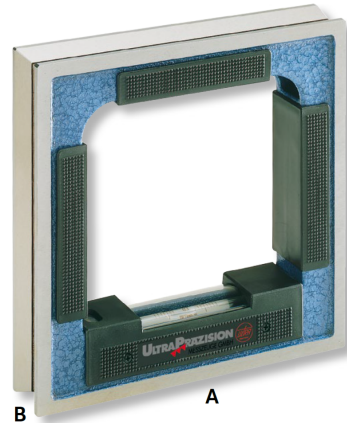

Engineer's levels ULTRA active in wooden box

Square frame, special cast-iron

300x300x55mm (0,1)

Product number: 1746104

EAN / GTIN: 4066918068781

Customs code: 90318020

Delivery method: Parcel delivery service

Weight: 7.9kg

Product description

- DIN 877
- Special cast-iron frame
- Insulated pads
- 4 measuring faces, 3 with V grooves
- Longitudinal and lateral vials

Delivered in a wooden case

! Levels for large shaft-Ø or with magnetic faces on request.

Technical Data

Size: 300x300x55mm (0,1)

Article number: 1746104

Brand: ULTRA

A x B: 300x300x55mm

Sensitivity mm/m: 0,1

Weight: 7.9kg