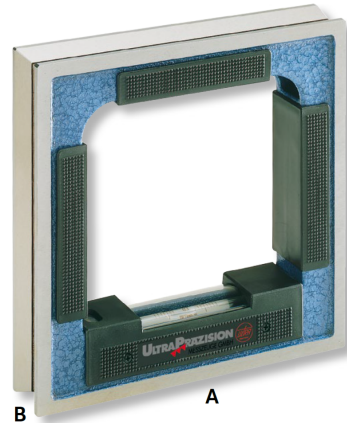

Engineer's levels ULTRA active in wooden box

Square frame, special cast-iron

100x100x27mm (0,1)

Product number: 1746101

EAN / GTIN: 4066918068750

Customs code: 90318020

Delivery method: Parcel delivery service

Weight: 0.8kg

Product description

- DIN 877
- Special cast-iron frame
- Insulated pads
- 4 measuring faces, 3 with V grooves
- Longitudinal and lateral vials

Delivered in a wooden case

! Levels for large shaft-Ø or with magnetic faces on request.

Technical Data

Size: 100x100x27mm (0,1)

Article number: 1746101

Brand: ULTRA

A x B: 100x100x27mm

Sensitivity mm/m: 0,1

Weight: 0.8kg