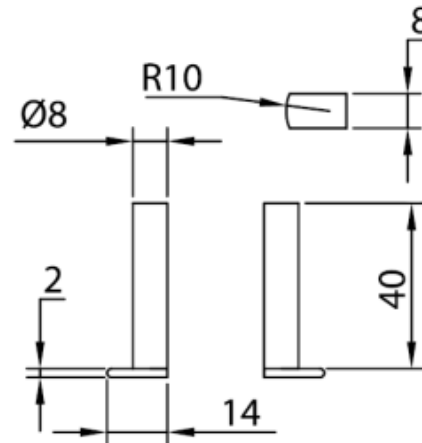

**Probes for slots (pair)**  
**for DEMM universal comparative measuring instruments**  
**R10 14x2 / Ø 8x42mm**

**Product number:** 1390307  
**EAN / GTIN:** 4066918051721  
**Manufacturer number:** 00294  
**Customs code:** 90179000  
**Delivery method:** Parcel delivery service  
**Weight:** 0.04kg

**Product description**

- Hardened special steel
- Suitable for QUICK CHECK No. CIRCE No. 1390 1.. / 1390 2.. , No. 1851 8.. with and without ip, PEGASO P No. 1851 9.. , PLATON No. 1399 1.. / 1399 2.. / 1398 5.. / 1398 6.. and GEA No. 1399 6..

**Delivered in a package (pair)**

**! Other probe types and special executions on request.**

**Technical Data**

**Size:** R10 14x2 / Ø 8x42mm  
**Article number:** 1390307  
**Brand:** DEMM  
**Manufacturer number:** 00294  
**Clamping shaft:** Ø 8mm  
**Dimension:** R10 14x2 / Ø 8x42mm  
**Material:** Hardened steel  
**Type:** For slots  
**Weight:** 0.04kg