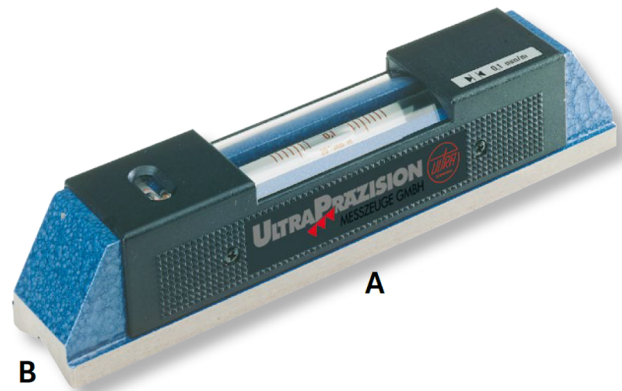

Engineer's levels ULTRA active in wooden box
Horizontal model, special cast-iron
160x42mm (0,04)

Product number: 1742101

EAN / GTIN: 4066918068569

Customs code: 90318020

Delivery method: Parcel delivery service

Weight: 1.1kg

Product description

- DIN 877
- Special cast-iron base
- Insulated pads
- 1 V base
- Longitudinal and lateral vials

Delivered in a wooden case

! Levels for large shaft-Ø or with magnetic surfaces on request.

Technical Data

Size: 160x42mm (0,04)

Article number: 1742101

Brand: ULTRA

A x B: 160mm

Sensitivity mm/m: 0,04

Weight: 1.1kg