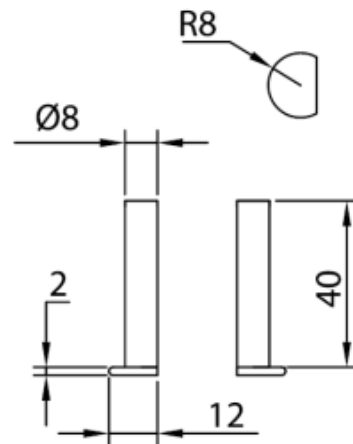

Probes for slots (pair)
for DEMM universal comparative measuring instruments
R8 12x2 / Ø 8x42mm

Product number: 1390305
EAN / GTIN: 4066918051707
Manufacturer number: 00290
Customs code: 90179000
Delivery method: Parcel delivery service
Weight: 0.04kg

Product description

- Hardened special steel
- Suitable for QUICK CHECK No. CIRCE No. 1390 1.. / 1390 2.. , No. 1851 8.. with and without ip, PEGASO P No. 1851 9.. , PLATON No. 1399 1.. / 1399 2.. / 1398 5.. / 1398 6.. and GEA No. 1399 6..

Delivered in a package (pair)

! Other probe types and special executions on [request](#).

Technical Data

Size: R8 12x2 / Ø 8x42mm
Article number: 1390305
Brand: DEMM
Manufacturer number: 00290
Clamping shaft: Ø 8mm
Dimension: R8 12x2 / Ø 8x42mm
Material: Hardened steel
Type: For slots
Weight: 0.04kg