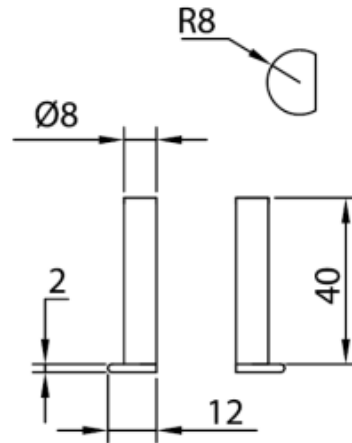

Probes for slots (pair)
for DEMM universal comparative measuring instruments
R8 12x2 / Ø 8x42mm

Product number: 1390305
EAN / GTIN: 4066918051707
Manufacturer number: 00290
Customs code: 90179000
Delivery method: Parcel delivery service
Weight: 0.04kg

Product description

- Hardened special steel
- Suitable for QUICK CHECK No. CIRCE No. 1390 1.. / 1390 2.. , No. 1851 8.. with and without ip, PEGASO P No. 1851 9.. , PLATON No. 1399 1.. / 1399 2.. / 1398 5.. / 1398 6.. and GEA No. 1399 6..

Delivered in a package (pair)

! Other probe types and special executions on [request](#).

Technical Data

Size: R8 12x2 / Ø 8x42mm
Article number: 1390305
Brand: DEMM
Manufacturer number: 00290
Clamping shaft: Ø 8mm
Dimension: R8 12x2 / Ø 8x42mm
Material: Hardened steel
Type: For slots
Weight: 0.04kg