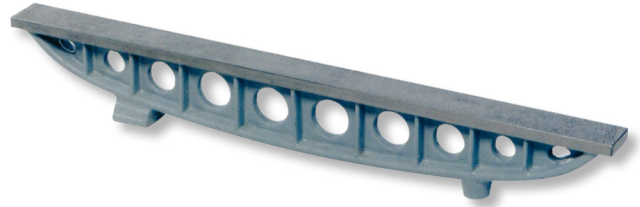

## Straightedges, special cast iron

### 500x40mm GG-0

**Product number:** 1666101

**EAN / GTIN:** 4066918064639

**Customs code:** 90172039

**Delivery method:** Parcel delivery service

**Weight:** 5kg

### Product description

- DIN 876
- With lightening holes

### Technical Data

**Size:** 500x40mm GG-0

**Article number:** 1666101

**Brand:** ULTRA

**Dimension:** 500x40mm

**Flatness:** 0,006mm

**Grade:** 0

**Weight:** 5kg