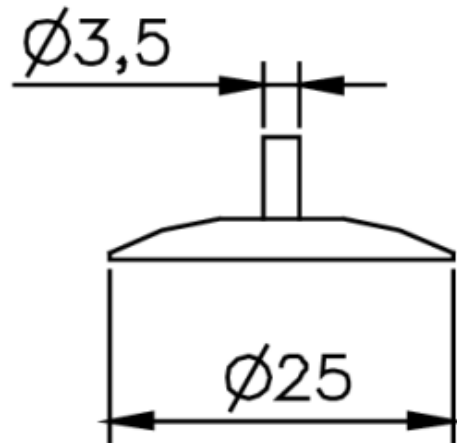

Measuring inserts (pair)
with shaft \varnothing 3,5mm
 \varnothing 3,5/25mm

Product number: 1159911
EAN / GTIN: 4066918020093
Manufacturer number: 03033
Customs code: 90318020
Delivery method: Parcel delivery service
Weight: 0.02kg

Product description

Delivered in a package (pair)

Technical Data

Size: $\varnothing 3,5/25$ mm
Article number: 1159911
Brand: DEMM
Manufacturer number: 03033
Dimension: $\varnothing 3,5/25$ mm
Material: Hardened steel
Weight: 0.02kg