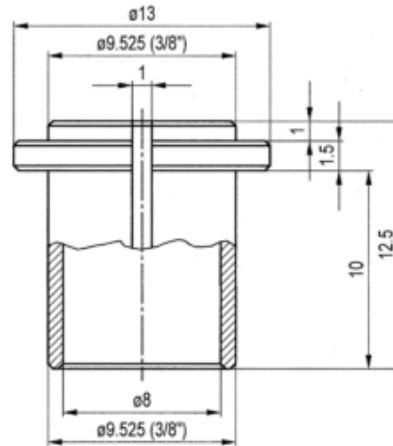

## Dial gauge accessories Lifting device

### Ø 3/8" auf/to Ø8mm

<b>Product number:</b>	1331201
<b>EAN / GTIN:</b>	4066918047380
<b>Manufacturer number:</b>	62168
<b>Customs code:</b>	90319000
<b>Delivery method:</b>	Parcel delivery service
<b>Weight:</b>	0.01kg

## Product description

- 1331 101:** Lifting device Ø 40mm
- 1331 102:** Lifting device Ø 58mm
- 1332 101:** Back cover with lug Ø 40mm
- 1332 102:** Back cover with lug Ø 58mm
- 1332 201:** Back cover with magnet Ø 40mm
- 1332 202:** Back cover with magnet Ø 58mm
- 1331 201:** Adapter for 3/8" to Ø8mm

## Technical Data

<b>Size:</b>	Ø 3/8" auf/to Ø8mm
<b>Article number:</b>	1331201
<b>Brand:</b>	KÄFER
<b>Manufacturer number:</b>	62168
<b>Type:</b>	Sleeve
<b>Weight:</b>	0.01kg