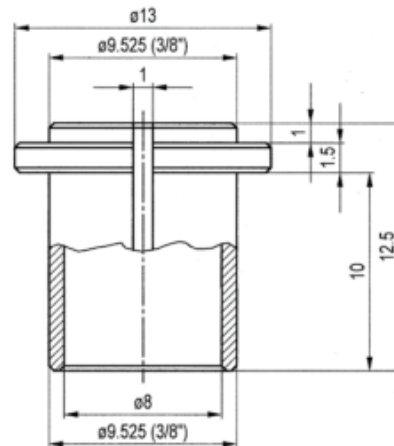

Dial gauge accessories Lifting device

Ø 3/8" auf/to Ø8mm

Product number:	1331201
EAN / GTIN:	4066918047380
Manufacturer number:	62168
Customs code:	90319000
Delivery method:	Parcel delivery service
Weight:	0.01kg

Product description

- 1331 101:** Lifting device Ø 40mm
- 1331 102:** Lifting device Ø 58mm
- 1332 101:** Back cover with lug Ø 40mm
- 1332 102:** Back cover with lug Ø 58mm
- 1332 201:** Back cover with magnet Ø 40mm
- 1332 202:** Back cover with magnet Ø 58mm
- 1331 201:** Adapter for 3/8" to Ø8mm

Delivered in individual packages

! Other accessories on [request](#).

Technical Data

Size:	Ø 3/8" auf/to Ø8mm
Article number:	1331201
Brand:	KÄFER
Manufacturer number:	62168
Type:	Sleeve
Weight:	0.01kg