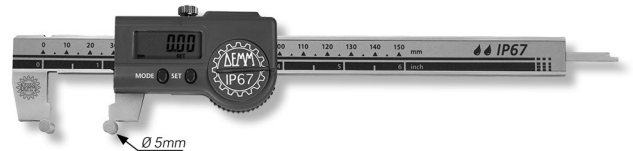

**Digital pocket calipers DIGI RAV inox in box
for taper measurements inside/outside, depth gauge angular
10-150/0-150/Ø5/0,01mm IP67**

Product number: 1850641
EAN / GTIN: 4066918069801
Manufacturer number: 00740
Customs code: 90173000
Delivery method: Parcel delivery service
Weight: 0.2kg

Product description

- Works standard
- Protection class IP67, Sylvac System
- Locking screw
- Hardened stainless steel
- Large LCD display
- Depth gauge angular

Delivered in a case

Functions:

- On/Off
- Auto-On by sliding
- mm/inch commutation
- Zero setting at any position
- ABS function (fixed 0 point)
- Absolute system
- Preset function ±
- Data output Proximity

Technical Data

Size:	10-150/0-150/Ø5/0,01mm IP67
Article number:	1850641
Brand:	DEMM
Manufacturer number:	00740
Accuracy:	0,03mm
Data output:	Proximity
Depth gauge:	Angular
Locking screw:	Yes
Material stainless steel:	Hardened
Meas. range inside:	10-150mm / .5-6 inch
Meas. range outside:	0-150mm / 0-6 inch
Protection class:	IP67
Reading:	0,01mm / .0005 inch
Weight:	0.2kg