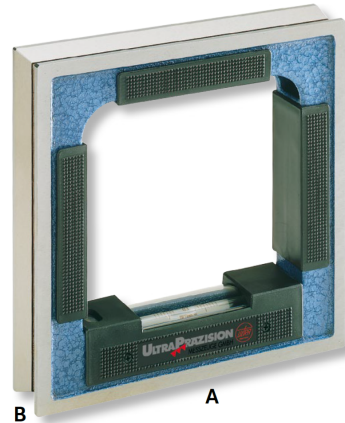

Engineer's levels ULTRA active in wooden box

Square frame, special cast-iron

200x200x40mm (0,04)

Product number: 1747103

EAN / GTIN: 4066918068811

Customs code: 90318020

Delivery method: Parcel delivery service

Weight: 3.8kg

Product description

- DIN 877
- Special cast-iron frame
- Insulated pads
- 4 measuring faces, 3 with V grooves
- Longitudinal and lateral vials

Delivered in a wooden case

! Levels for large shaft-Ø or with magnetic faces on request.

Technical Data

Size: 200x200x40mm (0,04)

Article number: 1747103

Brand: ULTRA

A x B: 200x200x40mm

Sensitivity mm/m: 0,04

Weight: 3.8kg