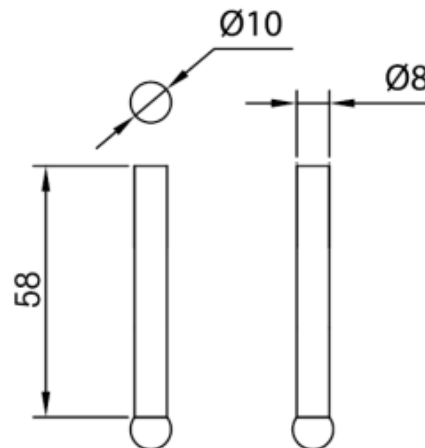

Probes with ball (pair)
for DEMM universal comparative measuring instruments
Ø 10 / Ø 8x58mm

Product number: 1390302
EAN / GTIN: 4066918051677
Manufacturer number: 00291
Customs code: 90179000
Delivery method: Parcel delivery service
Weight: 0.04kg

Product description

- Hardened special steel
- Suitable for QUICK CHECK No. CIRCE No. 1390 1.. / 1390 2.. , No. 1851 8.. with and without ip, PEGASO P No. 1851 9.. , PLATON No. 1399 1.. / 1399 2.. / 1398 5.. / 1398 6.. and GEA No. 1399 6..

Delivered in a package (pair)

! Other probe types and special executions on [request](#).

Technical Data

Size: Ø 10 / Ø 8x58mm
Article number: 1390302
Brand: DEMM
Manufacturer number: 00291
Clamping shaft: Ø 8mm
Dimension: Ø 10 / Ø 8x58mm
Material: Hardened steel
Type: With ball
Weight: 0.04kg