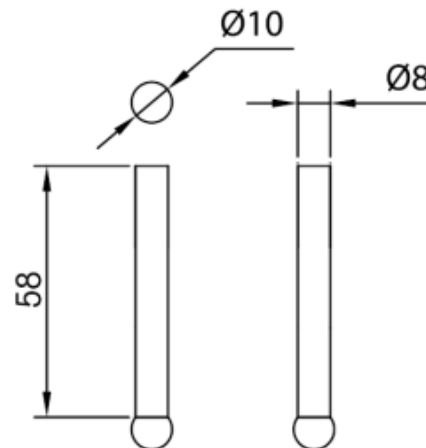

Probes with ball (pair)
for DEMM universal comparative measuring instruments
Ø 10 / Ø 8x58mm

Product number: 1390302
EAN / GTIN: 4066918051677
Manufacturer number: 00291
Customs code: 90179000
Delivery method: Parcel delivery service
Weight: 0.04kg

Product description

- Hardened special steel
- Suitable for QUICK CHECK No. CIRCE No. 1390 1.. / 1390 2.. , No. 1851 8.. with and without ip, PEGASO P No. 1851 9.. , PLATON No. 1399 1.. / 1399 2.. / 1398 5.. / 1398 6.. and GEA No. 1399 6..

Delivered in a package (pair)

! Other probe types and special executions on request.

Technical Data

Size: Ø 10 / Ø 8x58mm
Article number: 1390302
Brand: DEMM
Manufacturer number: 00291
Clamping shaft: Ø 8mm
Dimension: Ø 10 / Ø 8x58mm
Material: Hardened steel
Type: With ball
Weight: 0.04kg