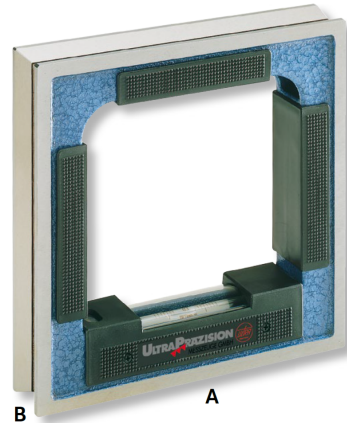

### Square frame, special cast-iron

### 100x100x27mm (0,04)

**Product number:** 1747101

**EAN / GTIN:** 4066918068798

**Customs code:** 90318020

**Delivery method:** Parcel delivery service

**Weight:** 0.8kg

## Product description

- DIN 877
- Special cast-iron frame
- Insulated pads
- 4 measuring faces, 3 with V grooves
- Longitudinal and lateral vials

**Delivered in a wooden case**

**! Levels for large shaft-Ø or with magnetic faces on request.**