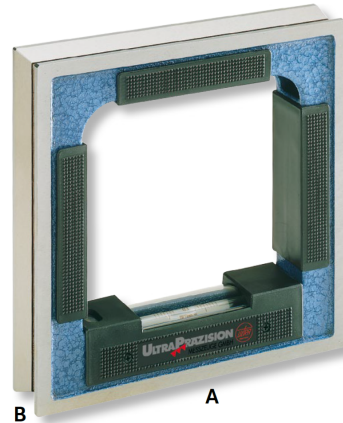

### Square frame, special cast-iron

### 100x100x27mm (0,3)

**Product number:** 1745101

**EAN / GTIN:** 4066918068712

**Customs code:** 90318020

**Delivery method:** Parcel delivery service

**Weight:** 0.8kg

## Product description

- DIN 877
- Special cast-iron frame
- Insulated pads
- 4 measuring faces, 3 with V grooves
- Longitudinal and lateral vials

**Delivered in a wooden case**

**! Levels for large shaft-Ø or with magnetic faces on request.**

## Technical Data

**Size:** 100x100x27mm (0,3)

**Article number:** 1745101

**Brand:** ULTRA

**A x B:** 100x100x27mm

**Sensitivity mm/m:** 0,3

**Weight:** 0.8kg