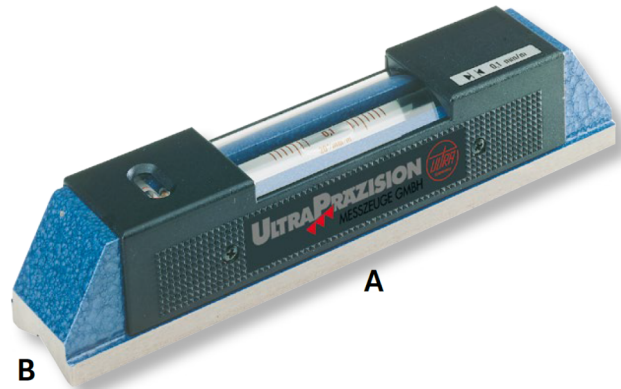

Engineer's levels ULTRA active in wooden box
Horizontal model, special cast-iron
300x51mm (0,01)

Product number: 1744104

EAN / GTIN: 4066918068699

Customs code: 90318020

Delivery method: Parcel delivery service

Weight: 2.3kg

Product description

- DIN 877
- Special cast-iron base
- Insulated pads
- 1 V base
- Longitudinal and lateral vials

Delivered in a wooden case

! Levels for large shaft-Ø or with magnetic surfaces on request.

Technical Data

Size: 300x51mm (0,01)

Article number: 1744104

Brand: ULTRA

A x B: 300mm

Sensitivity mm/m: 0,01

Weight: 2.3kg