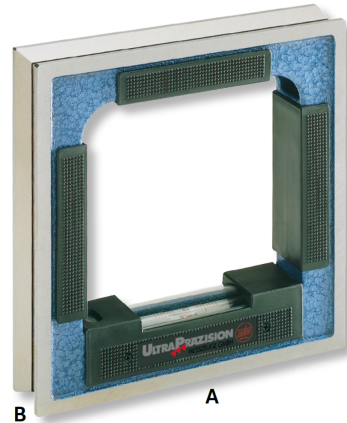

Engineer's levels ULTRA active in wooden box

Square frame, special cast-iron

300x300x55mm (0,04)

Product number: 1747104

EAN / GTIN: 4066918068828

Customs code: 90318020

Delivery method: Parcel delivery service

Weight: 7.9kg

Product description

- DIN 877
- Special cast-iron frame
- Insulated pads
- 4 measuring faces, 3 with V grooves
- Longitudinal and lateral vials

Delivered in a wooden case

! Levels for large shaft-Ø or with magnetic faces on request.

Technical Data

Size: 300x300x55mm (0,04)

Article number: 1747104

Brand: ULTRA

A x B: 300x300x55mm

Sensitivity mm/m: 0,04

Weight: 7.9kg