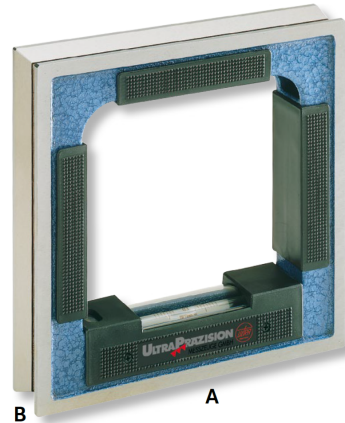

Engineer's levels ULTRA active in wooden box

Square frame, special cast-iron

200x200x40mm (0,1)

Product number: 1746103

EAN / GTIN: 4066918068774

Customs code: 90318020

Delivery method: Parcel delivery service

Weight: 3.8kg

Product description

- DIN 877
- Special cast-iron frame
- Insulated pads
- 4 measuring faces, 3 with V grooves
- Longitudinal and lateral vials

Delivered in a wooden case

! Levels for large shaft-Ø or with magnetic faces on request.

Technical Data

Size: 200x200x40mm (0,1)

Article number: 1746103

Brand: ULTRA

A x B: 200x200x40mm

Sensitivity mm/m: 0,1

Weight: 3.8kg