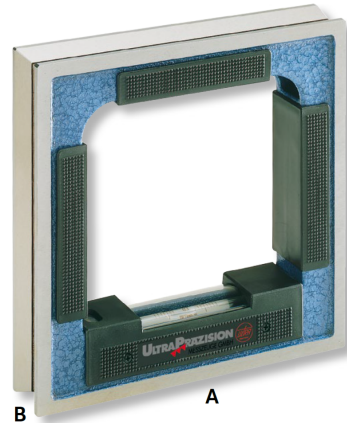

Engineer's levels ULTRA active in wooden box

Square frame, special cast-iron

200x200x40mm (0,1)

Product number: 1746103

EAN / GTIN: 4066918068774

Customs code: 90318020

Delivery method: Parcel delivery service

Weight: 3.8kg

Product description

- DIN 877
- Special cast-iron frame
- Insulated pads
- 4 measuring faces, 3 with V grooves
- Longitudinal and lateral vials

Delivered in a wooden case

! Levels for large shaft-Ø or with magnetic faces on request.

Technical Data

Size: 200x200x40mm (0,1)

Article number: 1746103

Brand: ULTRA

A x B: 200x200x40mm

Sensitivity mm/m: 0,1

Weight: 3.8kg