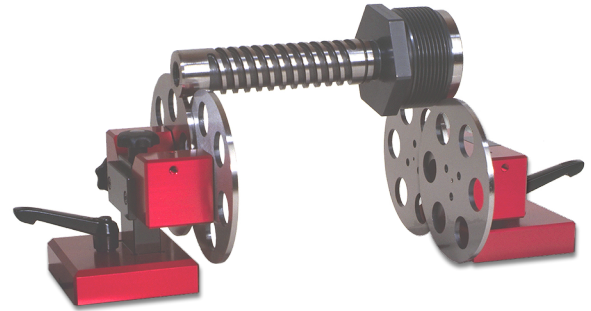

Concentricity testers RLPG 240/0
without base plate, with roller wheels
120x4/Ø240mm

Product number:	1559702
EAN / GTIN:	4066918106605
Manufacturer number:	6.301
Customs code:	90178090
Delivery method:	Parcel delivery service
Weight:	4.85kg

Product description

- Concentricity accuracy better than 0.005mm
- Roller wheels Ø 120x4mm hardened
- One rolling block height adjustable, range 30mm for adjusting different workpiece diameters
- Stand with fine adjustment, dial mounting hole Ø 8mm

Delivered in individual packages, without base plate, without stand, without dial test indicator

Technical Data

Size:	120x4/Ø240mm
Article number:	1559702
Brand:	FISSO
Manufacturer number:	6.301
Base plate:	Without
Diameter compensation:	Max. 60mm
Dimension:	120x4mm
Groove stone width:	14mm
Workpiece weight:	Max. 25kg
Workpiece Ø:	Max. 240mm
Weight:	4.85kg