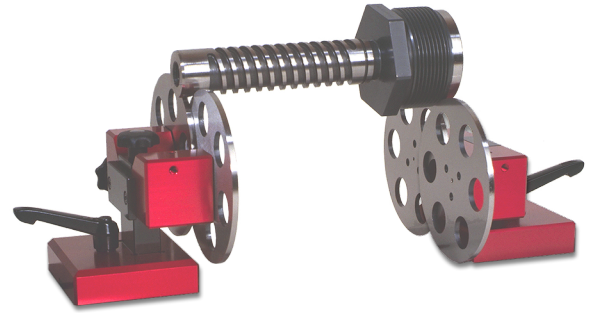

Concentricity testers RLPG 240/0
without base plate, with roller wheels
120x4/Ø240mm

Product number:	1559702
EAN / GTIN:	4066918106605
Manufacturer number:	6.301
Customs code:	90178090
Delivery method:	Parcel delivery service
Weight:	4.85kg

Product description

- Concentricity accuracy better than 0.005mm
- Roller wheels Ø 120x4mm hardened
- One rolling block height adjustable, range 30mm for adjusting different workpiece diameters
- Stand with fine adjustment, dial mounting hole Ø 8mm

Delivered in individual packages, without base plate, without stand, without dial test indicator

Technical Data

Size:	120x4/Ø240mm
Article number:	1559702
Brand:	FISSO
Manufacturer number:	6.301
Base plate:	Without
Diameter compensation:	Max. 60mm
Dimension:	120x4mm
Groove stone width:	14mm
Workpiece weight:	Max. 25kg
Workpiece Ø:	Max. 240mm
Weight:	4.85kg