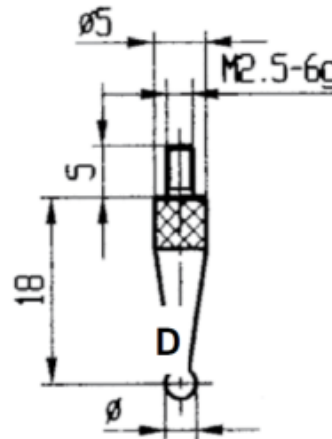

## Measuring inserts for dial gauges

### Ruby insert with measuring ball

#### Ø 4mm

Product number:	1330310-4
EAN / GTIN:	4066918047243
Manufacturer number:	62190
Customs code:	90319000
Delivery method:	Parcel delivery service
Weight:	0.01kg

### Technical Data

Size:	Ø 4mm
Article number:	1330310-4
Brand:	KÄFER
Manufacturer number:	62190
Weight:	0.01kg