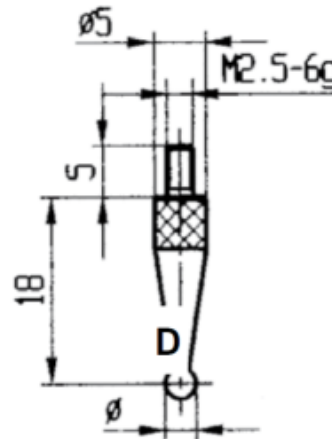

Measuring inserts for dial gauges

Ruby insert with measuring ball

Ø 4mm

Product number:	1330310-4
EAN / GTIN:	4066918047243
Manufacturer number:	62190
Customs code:	90319000
Delivery method:	Parcel delivery service
Weight:	0.01kg

Product description

- For dial gauges and comparator gauges
- Mounting thread M2.5

Delivered in individual packages

Technical Data

Size:	Ø 4mm
Article number:	1330310-4
Brand:	KÄFER
Manufacturer number:	62190
Weight:	0.01kg