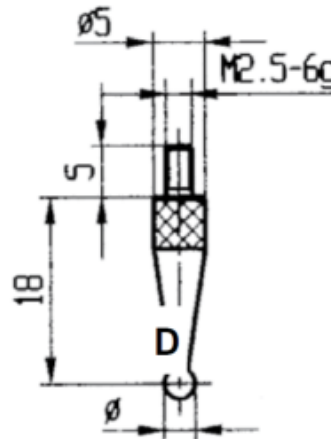

Measuring inserts for dial gauges

Ruby insert with measuring ball

Ø 4mm

Product number: 1330310-4
EAN / GTIN: 4066918047243
Manufacturer number: 62190
Customs code: 90319000
Delivery method: Parcel delivery service
Weight: 0.01kg

Product description

- For dial gauges and comparator gauges
- Mounting thread M2.5

Delivered in individual packages

Technical Data

Size: Ø 4mm
Article number: 1330310-4
Brand: KÄFER
Manufacturer number: 62190
Weight: 0.01kg