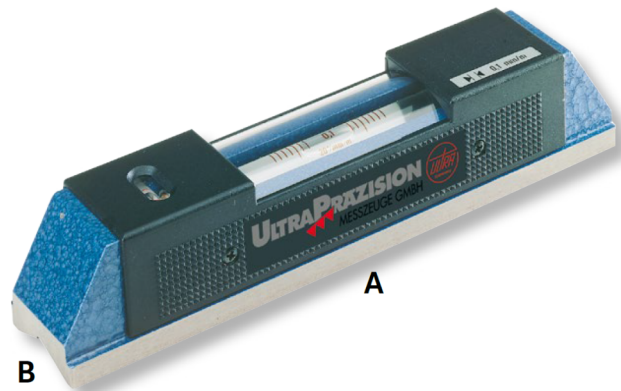

**Engineer's levels ULTRA active in wooden box**  
**Horizontal model, special cast-iron**  
**200x42mm (0,04)**

**Product number:** 1742102

**EAN / GTIN:** 4066918068576

**Customs code:** 90318020

**Delivery method:** Parcel delivery service

**Weight:** 1.4kg

## Product description

- DIN 877
- Special cast-iron base
- Insulated pads
- 1 V base
- Longitudinal and lateral vials

**Delivered in a wooden case**

**! Levels for large shaft-Ø or with magnetic surfaces on request.**

## Technical Data

**Size:** 200x42mm (0,04)

**Article number:** 1742102

**Brand:** ULTRA

**A x B:** 200mm

**Sensitivity mm/m:** 0,04

**Weight:** 1.4kg