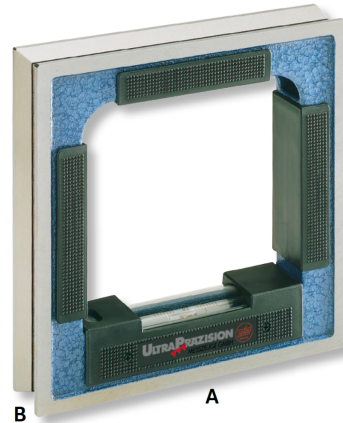

Engineer's levels ULTRA active in wooden box
Square frame, special cast-iron
200x200x40mm (0,01)

Product number: 1749103

EAN / GTIN: 4066918068873

Customs code: 90318020

Delivery method: Parcel delivery service

Weight: 3.8kg

Product description

- DIN 877
- Special cast-iron frame
- Insulated pads
- 4 measuring faces, 3 with V grooves
- Longitudinal and lateral vials

Delivered in a wooden case

! Levels for large shaft-Ø or with magnetic faces on request.

Technical Data

Size: 200x200x40mm (0,01)

Article number: 1749103

Brand: ULTRA

A x B: 200x200x40mm

Sensitivity mm/m: 0,01

Weight: 3.8kg