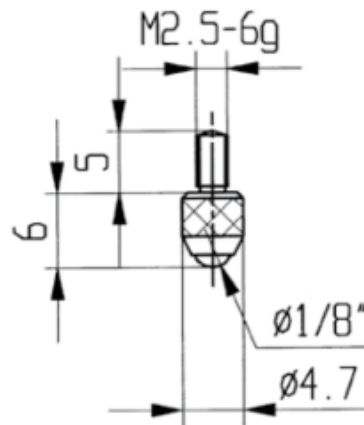

Measuring inserts for dial gauges Ruby insert with ball

Product number: 1330301
EAN / GTIN: 4066918047182
Manufacturer number: 62002
Customs code: 90319000
Delivery method: Parcel delivery service
Weight: 0.01kg

Product description

- For dial gauges and comparator gauges
- Mounting thread M2.5

Delivered in individual packages

Technical Data

Size:

Article number: 1330301

Brand: KÄFER

Manufacturer number: 62002

Weight: 0.01kg