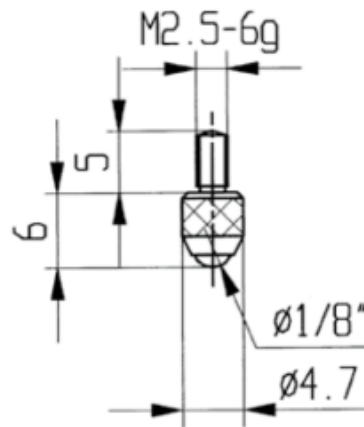

## Measuring inserts for dial gauges Ruby insert with ball

**Product number:** 1330301  
**EAN / GTIN:** 4066918047182  
**Manufacturer number:** 62002  
**Customs code:** 90319000  
**Delivery method:** Parcel delivery service  
**Weight:** 0.01kg

### Product description

- For dial gauges and comparator gauges
- Mounting thread M2.5

Delivered in individual packages

### Technical Data

**Size:**

**Article number:** 1330301

**Brand:** KÄFER

**Manufacturer number:** 62002

**Weight:** 0.01kg