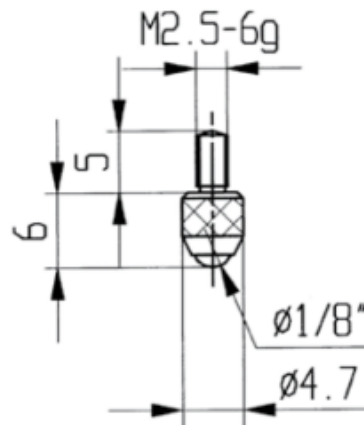

## Measuring inserts for dial gauges Ruby insert with ball

**Product number:** 1330301  
**EAN / GTIN:** 4066918047182  
**Manufacturer number:** 62002  
**Customs code:** 90319000  
**Delivery method:** Parcel delivery service  
**Weight:** 0.01kg

### Product description

- For dial gauges and comparator gauges
- Mounting thread M2.5

Delivered in individual packages

### Technical Data

**Size:**

**Article number:** 1330301

**Brand:** KÄFER

**Manufacturer number:** 62002

**Weight:** 0.01kg