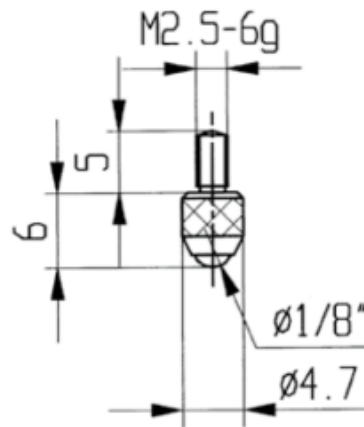

Measuring inserts for dial gauges Ruby insert with ball

Product number: 1330301
EAN / GTIN: 4066918047182
Manufacturer number: 62002
Customs code: 90319000
Delivery method: Parcel delivery service
Weight: 0.01kg

Product description

- For dial gauges and comparator gauges
- Mounting thread M2.5

Delivered in individual packages

Technical Data

Size:

Article number: 1330301
Brand: KÄFER
Manufacturer number: 62002
Weight: 0.01kg