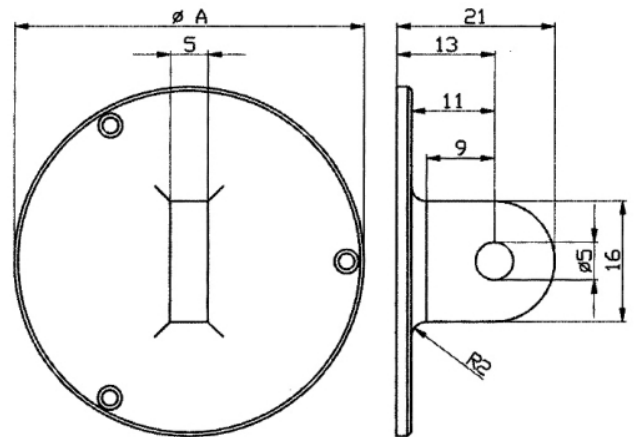

### Back cover with lug

Ø40mm

Product number:	1332101
EAN / GTIN:	4066918047397
Manufacturer number:	40056
Customs code:	90319000
Delivery method:	Parcel delivery service
Weight:	0.01kg

### Product description

- 1331 101:** Lifting device Ø 40mm
- 1331 102:** Lifting device Ø 58mm
- 1332 101:** Back cover with lug Ø 40mm
- 1332 102:** Back cover with lug Ø 58mm
- 1332 201:** Back cover with magnet Ø 40mm
- 1332 202:** Back cover with magnet Ø 58mm
- 1331 201:** Adapter for 3/8" to Ø8mm

### Technical Data

Size:	Ø40mm
Article number:	1332101
Brand:	KÄFER
Manufacturer number:	40056
Execution:	for Diameter 40mm
Type:	Back cover lug
Weight:	0.01kg