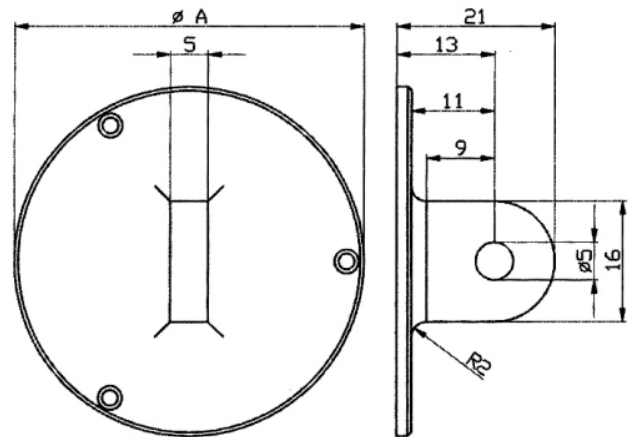

### Back cover with lug

#### Ø40mm

<b>Product number:</b>	1332101
<b>EAN / GTIN:</b>	4066918047397
<b>Manufacturer number:</b>	40056
<b>Customs code:</b>	90319000
<b>Delivery method:</b>	Parcel delivery service
<b>Weight:</b>	0.01kg

## Product description

- 1331 101:** Lifting device Ø 40mm
- 1331 102:** Lifting device Ø 58mm
- 1332 101:** Back cover with lug Ø 40mm
- 1332 102:** Back cover with lug Ø 58mm
- 1332 201:** Back cover with magnet Ø 40mm
- 1332 202:** Back cover with magnet Ø 58mm
- 1331 201:** Adapter for 3/8" to Ø8mm

## Technical Data

<b>Size:</b>	Ø40mm
<b>Article number:</b>	1332101
<b>Brand:</b>	KÄFER
<b>Manufacturer number:</b>	40056
<b>Execution:</b>	for Diameter 40mm
<b>Type:</b>	Back cover lug
<b>Weight:</b>	0.01kg