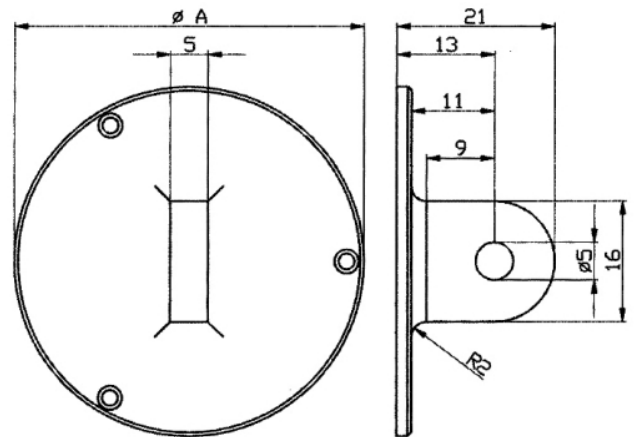

### Back cover with lug

Ø40mm

Product number:	1332101
EAN / GTIN:	4066918047397
Manufacturer number:	40056
Customs code:	90319000
Delivery method:	Parcel delivery service
Weight:	0.01kg

## Product description

- 1331 101: Lifting device Ø 40mm
- 1331 102: Lifting device Ø 58mm
- 1332 101: Back cover with lug Ø 40mm
- 1332 102: Back cover with lug Ø 58mm
- 1332 201: Back cover with magnet Ø 40mm
- 1332 202: Back cover with magnet Ø 58mm
- 1331 201: Adapter for 3/8" to Ø8mm

## Technical Data

Size:	Ø40mm
Article number:	1332101
Brand:	KÄFER
Manufacturer number:	40056
Execution:	for Diameter 40mm
Type:	Back cover lug
Weight:	0.01kg