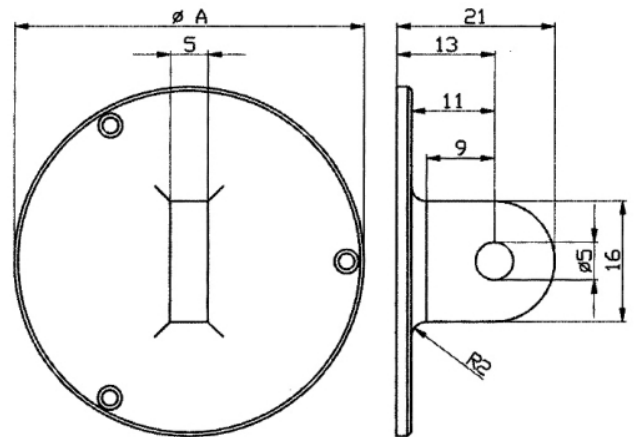

Dial gauge accessories

Back cover with lug

Ø40mm

Product number:	1332101
EAN / GTIN:	4066918047397
Manufacturer number:	40056
Customs code:	90319000
Delivery method:	Parcel delivery service
Weight:	0.01kg

Product description

- 1331 101:** Lifting device Ø 40mm
- 1331 102:** Lifting device Ø 58mm
- 1332 101:** Back cover with lug Ø 40mm
- 1332 102:** Back cover with lug Ø 58mm
- 1332 201:** Back cover with magnet Ø 40mm
- 1332 202:** Back cover with magnet Ø 58mm
- 1331 201:** Adapter for 3/8" to Ø8mm

Delivered in individual packages

! Other accessories on [request](#).

Technical Data

Size:	Ø40mm
Article number:	1332101
Brand:	KÄFER
Manufacturer number:	40056
Execution:	for Diameter 40mm
Type:	Back cover lug
Weight:	0.01kg