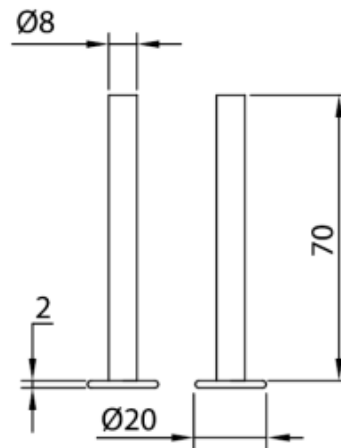

Probes with disc (pair)
for DEMM universal comparative measuring instruments
Ø 20x2 / Ø 8x70mm

Product number: 1390304
EAN / GTIN: 4066918051691
Manufacturer number: 60020
Customs code: 90179000
Delivery method: Parcel delivery service
Weight: 0.04kg

Product description

- Hardened special steel
- Suitable for QUICK CHECK No. CIRCE No. 1390 1.. / 1390 2.. , No. 1851 8.. with and without ip, PEGASO P No. 1851 9.. , PLATON No. 1399 1.. / 1399 2.. / 1398 5.. / 1398 6.. and GEA No. 1399 6..

Delivered in a package (pair)

! Other probe types and special executions on [request](#).

Technical Data

Size: Ø 20x2 / Ø 8x70mm
Article number: 1390304
Brand: DEMM
Manufacturer number: 60020
Clamping shaft: Ø 8mm
Dimension: Ø 20x2 / Ø 8x70mm
Material: Hardened steel
Type: With disc
Weight: 0.04kg