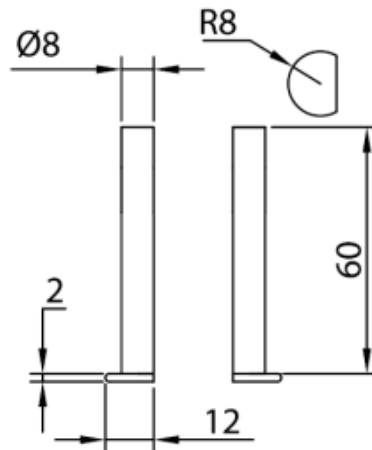

Probes for slots (pair)
for DEMM universal comparative measuring instruments
R8 12x2 / Ø 8x62mm

Product number: 1390306
EAN / GTIN: 4066918051714
Manufacturer number: 00292
Customs code: 90179000
Delivery method: Parcel delivery service
Weight: 0.04kg

Product description

- Hardened special steel
- Suitable for QUICK CHECK No. CIRCE No. 1390 1.. / 1390 2.. , No. 1851 8.. with and without ip, PEGASO P No. 1851 9.. , PLATON No. 1399 1.. / 1399 2.. / 1398 5.. / 1398 6.. and GEA No. 1399 6..

Delivered in a package (pair)

! Other probe types and special executions on request.

Technical Data

Size: R8 12x2 / Ø 8x62mm
Article number: 1390306
Brand: DEMM
Manufacturer number: 00292
Clamping shaft: Ø 8mm
Dimension: R8 12x2 / Ø 8x62mm
Material: Hardened steel
Type: For slots
Weight: 0.04kg