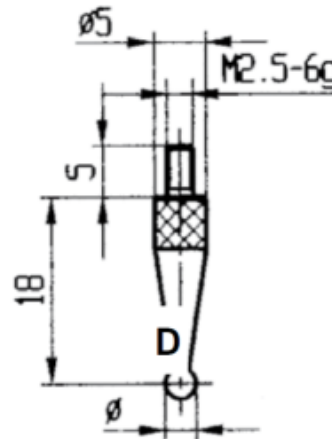

## Measuring inserts for dial gauges

### Ruby insert with measuring ball

#### Ø 1mm

**Product number:** 1330310-1  
**EAN / GTIN:** 4066918047212  
**Manufacturer number:** 62187  
**Customs code:** 90319000  
**Delivery method:** Parcel delivery service  
**Weight:** 0.01kg

### Technical Data

**Size:**  $\varnothing$  1mm  
**Article number:** 1330310-1  
**Brand:** KÄFER  
**Manufacturer number:** 62187  
**Weight:** 0.01kg