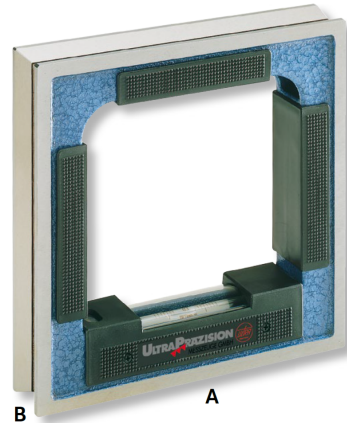

Engineer's levels ULTRA active in wooden box

Square frame, special cast-iron

300x300x55mm (0,02)

Product number: 1748104

EAN / GTIN: 4066918068859

Customs code: 90318020

Delivery method: Parcel delivery service

Weight: 7.9kg

Product description

- DIN 877
- Special cast-iron frame
- Insulated pads
- 4 measuring faces, 3 with V grooves
- Longitudinal and lateral vials

Delivered in a wooden case

! Levels for large shaft-Ø or with magnetic faces on request.

Technical Data

Size: 300x300x55mm (0,02)

Article number: 1748104

Brand: ULTRA

A x B: 300x300x55mm

Sensitivity mm/m: 0,02

Weight: 7.9kg