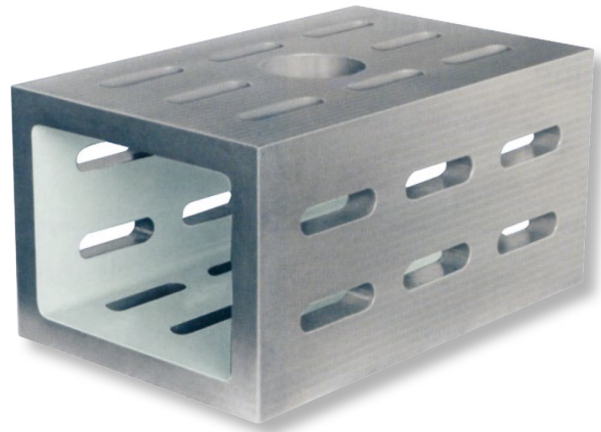

## Clamping cubes, special cast iron with clamping slots

**1000x600x500mm 30mm GG-1**

**Product number:** 1462107

**EAN / GTIN:** 4066918054982

**Customs code:** 90172039

**Delivery method:** Truck freight

**Weight:** 600kg

### Product description

- DIN 875 / DIN 876
- 4 side faces with clamping slots
- 2 open side faces

### Technical Data

**Size:** 1000x600x500mm 30mm GG-1

**Article number:** 1462107

**Brand:** ULTRA

**Dimension:** 1000x600x500mm

**Grade:** 1

**Slot width:** 30mm

**Weight:** 600kg