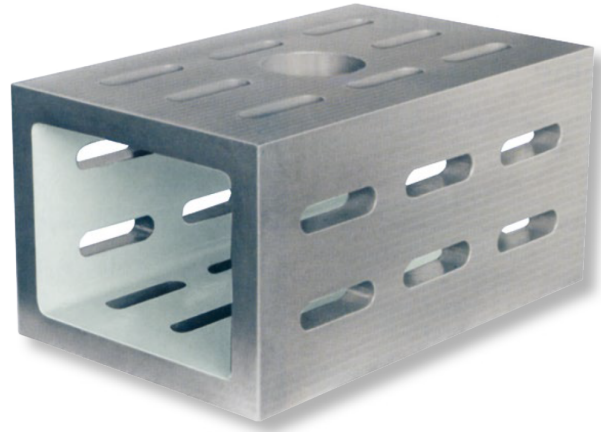

**Clamping cubes, special cast iron
with clamping slots
1000x600x500mm 30mm GG-1**

Product number: 1462107
EAN / GTIN: 4066918054982
Customs code: 90172039
Delivery method: Truck freight
Weight: 600kg

Product description

- DIN 875 / DIN 876
- 4 side faces with clamping slots
- 2 open side faces

Delivered in individual packages

1462 1..: Grade 1 (grinded)

1462 2..: Grade 3 (milled/planed)

! Larger dimensions, higher accuracy and several cubes machined in the same dimensions on request.

Technical Data

Size: 1000x600x500mm 30mm GG-1
Article number: 1462107
Brand: ULTRA
Dimension: 1000x600x500mm
Grade: 1
Slot width: 30mm
Weight: 600kg