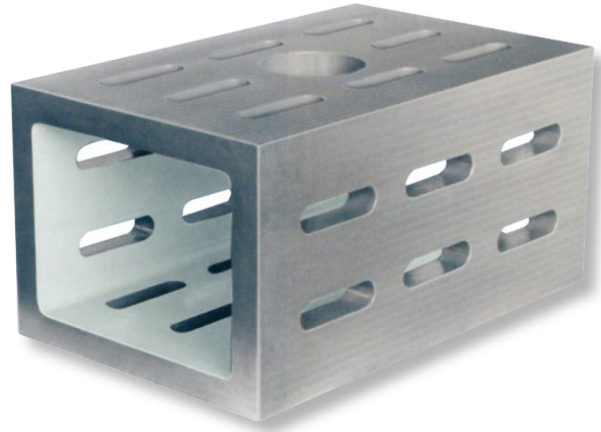

## Clamping cubes, special cast iron with clamping slots

**1000x600x500mm 30mm GG-1**

**Product number:** 1462107  
**EAN / GTIN:** 4066918054982  
**Customs code:** 90172039  
**Delivery method:** Truck freight  
**Weight:** 600kg

### Product description

- DIN 875 / DIN 876
- 4 side faces with clamping slots
- 2 open side faces

#### Delivered in individual packages

**1462 1..:** Grade 1 (grinded)

**1462 2..:** Grade 3 (milled/planed)

**! Larger dimensions, higher accuracy and several cubes machined in the same dimensions on [request](#).**

### Technical Data

**Size:** 1000x600x500mm 30mm GG-1  
**Article number:** 1462107  
**Brand:** ULTRA  
**Dimension:** 1000x600x500mm  
**Grade:** 1  
**Slot width:** 30mm  
**Weight:** 600kg