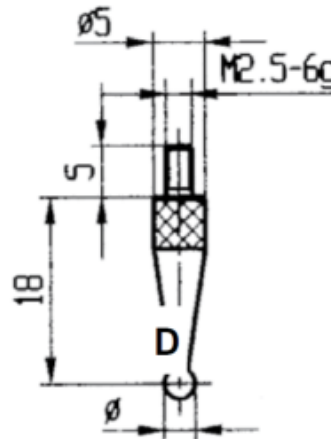

Measuring inserts for dial gauges

Ruby insert with measuring ball

Ø 2mm

Product number:	1330310-2
EAN / GTIN:	4066918047229
Manufacturer number:	62188
Customs code:	90319000
Delivery method:	Parcel delivery service
Weight:	0.01kg

Product description

- For dial gauges and comparator gauges
- Mounting thread M2.5

Delivered in individual packages

Technical Data

Size:	Ø 2mm
Article number:	1330310-2
Brand:	KÄFER
Manufacturer number:	62188
Weight:	0.01kg