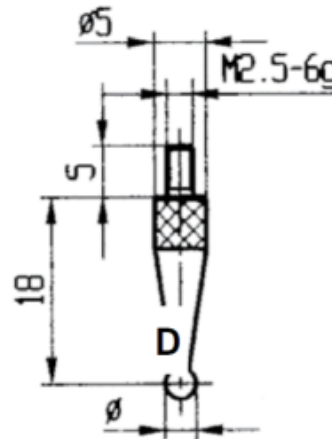

Measuring inserts for dial gauges

Ruby insert with measuring ball

Ø 2mm

Product number: 1330310-2
EAN / GTIN: 4066918047229
Manufacturer number: 62188
Customs code: 90319000
Delivery method: Parcel delivery service
Weight: 0.01kg

Product description

- For dial gauges and comparator gauges
- Mounting thread M2.5

Delivered in individual packages

Technical Data

Size: $\varnothing 2\text{mm}$
Article number: 1330310-2
Brand: KÄFER
Manufacturer number: 62188
Weight: 0.01kg