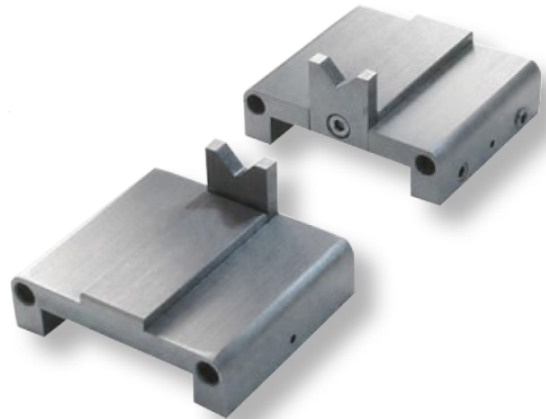

Supports with fixed prism for No. 1396311 (pair) for Digital presetting devices SPEED SET

Product number:	1396310
EAN / GTIN:	4066918052568
Manufacturer number:	88100
Customs code:	90179000
Delivery method:	Parcel delivery service
Weight:	0.5kg

Product description

- Suitable for Digital presetting devices SPEED SET No. 1396401 until No. 1396405
- With mounting holes

Delivered in a package (pair)

! Can only be used in connection to supports No. 1396311.

Technical Data

Size:

Article number: 1396310

Brand: DEMM

Manufacturer number: 88100

Type: Prism, fixed

Weight: 0.5kg