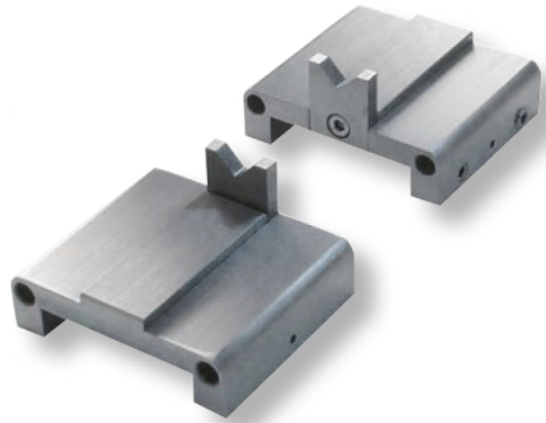

## Supports with fixed prism for No. 1396311 (pair) for Digital presetting devices SPEED SET

<b>Product number:</b>	1396310
<b>EAN / GTIN:</b>	4066918052568
<b>Manufacturer number:</b>	88100
<b>Customs code:</b>	90179000
<b>Delivery method:</b>	Parcel delivery service
<b>Weight:</b>	0.5kg

### Product description

- Suitable for Digital presetting devices SPEED SET No. 1396401 until No. 1396405
- With mounting holes

**Delivered in a package (pair)**

**! Can only be used in connection to supports No. 1396311.**

### Technical Data

**Size:**

**Article number:** 1396310

**Brand:** DEMM

**Manufacturer number:** 88100

**Type:** Prism, fixed

**Weight:** 0.5kg