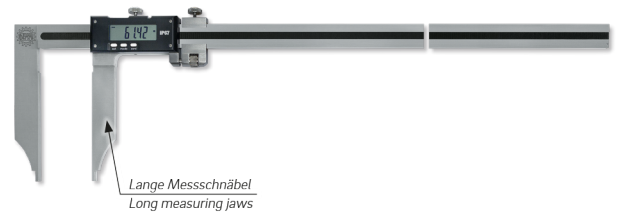

## Digital calipers DIGI FEMO BL inox in box with long jaws 600x250/0,01mm IP67

<b>Product number:</b>	1851222ip
<b>EAN / GTIN:</b>	4066918070081
<b>Manufacturer number:</b>	00701IP67
<b>Customs code:</b>	90173000
<b>Delivery method:</b>	Parcel delivery service
<b>Weight:</b>	2.55kg

### Product description

- Works standard
- Protection class IP67, Sylvac System
- Locking screw and fine adjustment
- Hardened stainless steel
- Large LCD display

## Technical Data

<b>Size:</b>	600x250/0,01mm IP67
<b>Article number:</b>	1851222ip
<b>Brand:</b>	DEMM
<b>Manufacturer number:</b>	00701IP67
<b>Accuracy:</b>	0,04mm
<b>Data output:</b>	Proximity
<b>Fine adjustment:</b>	With
<b>Jaw length:</b>	250mm
<b>Locking screw:</b>	Yes
<b>Material stainless steel:</b>	Hardened
<b>Measuring range:</b>	600mm / 24 inch
<b>Protection class:</b>	IP67
<b>Reading:</b>	0,01mm / .0005 inch
<b>Weight:</b>	2.55kg