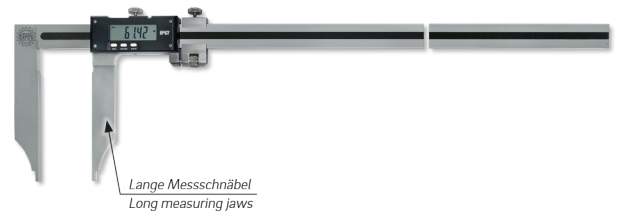

**Digital calipers DIGI FEMO BL inox in box
with long jaws
600x250/0,01mm IP67**

Product number: 1851222ip
EAN / GTIN: 4066918070081
Manufacturer number: 00701IP67
Customs code: 90173000
Delivery method: Parcel delivery service
Weight: 2.55kg

Product description

- Works standard
- Protection class IP67, Sylvac System
- Locking screw and fine adjustment
- Hardened stainless steel
- Large LCD display

Delivered in a case

Functions:

- On/Off
- Auto-On by sliding
- mm/inch commutation
- Zero setting at any position
- ABS function (fixed 0 point)
- Absolute system
- Preset function ±
- Data output Proximity

Technical Data

Size:	600x250/0,01mm IP67
Article number:	1851222ip
Brand:	DEMM
Manufacturer number:	00701IP67
Accuracy:	0,04mm
Data output:	Proximity
Fine adjustment:	With
Jaw length:	250mm
Locking screw:	Yes
Material stainless steel:	Hardened
Measuring range:	600mm / 24 inch
Protection class:	IP67
Reading:	0,01mm / .0005 inch
Weight:	2.55kg