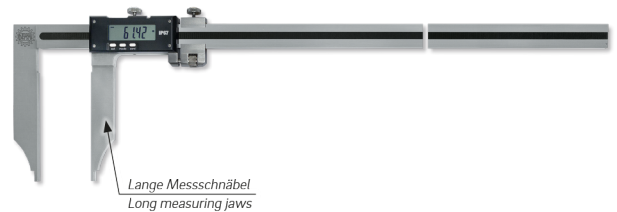

**Digital calipers DIGI FEMO BL inox in box
with long jaws
600x250/0,01mm IP67**

Product number: 1851222ip
EAN / GTIN: 4066918070081
Manufacturer number: 00701IP67
Customs code: 90173000
Delivery method: Parcel delivery service
Weight: 2.55kg

Product description

- Works standard
- Protection class IP67, Sylvac System
- Locking screw and fine adjustment
- Hardened stainless steel
- Large LCD display

Delivered in a case

Functions:

- On/Off
- Auto-On by sliding
- mm/inch commutation
- Zero setting at any position
- ABS function (fixed 0 point)
- Absolute system
- Preset function ±
- Data output Proximity

Technical Data

Size:	600x250/0,01mm IP67
Article number:	1851222ip
Brand:	DEMM
Manufacturer number:	00701IP67
Accuracy:	0,04mm
Data output:	Proximity
Fine adjustment:	With
Jaw length:	250mm
Locking screw:	Yes
Material stainless steel:	Hardened
Measuring range:	600mm / 24 inch
Protection class:	IP67
Reading:	0,01mm / .0005 inch
Weight:	2.55kg