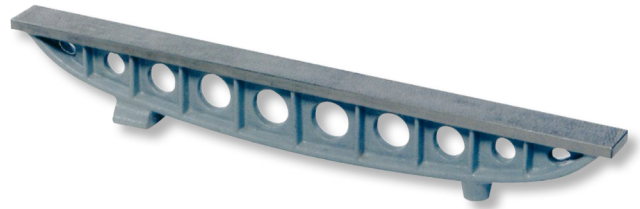

Straightedges, special cast iron

750x45mm GG-1

Product number: 1667102

EAN / GTIN: 4066918064714

Customs code: 90172039

Delivery method: Parcel delivery service

Weight: 11kg

Product description

- DIN 876
- With lightening holes

Delivered in individual packages

1666 1..: Grade 0

1667 1..: Grade 1

! Other sizes and higher accuracy grades on request.

Technical Data

Size: 750x45mm GG-1

Article number: 1667102

Brand: ULTRA

Dimension: 750x45mm

Flatness: 0,018mm

Grade: 1

Weight: 11kg