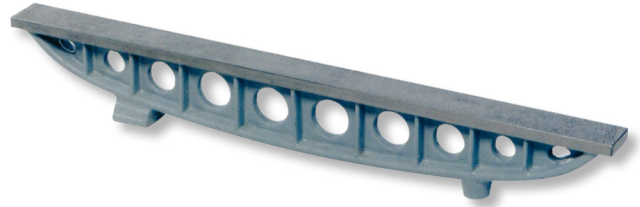

Straightedges, special cast iron

750x45mm GG-1

Product number: 1667102

EAN / GTIN: 4066918064714

Customs code: 90172039

Delivery method: Parcel delivery service

Weight: 11kg

Product description

- DIN 876
- With lightening holes

Delivered in individual packages

1666 1..: Grade 0

1667 1..: Grade 1

! Other sizes and higher accuracy grades on [request](#).

Technical Data

Size: 750x45mm GG-1

Article number: 1667102

Brand: ULTRA

Dimension: 750x45mm

Flatness: 0,018mm

Grade: 1

Weight: 11kg