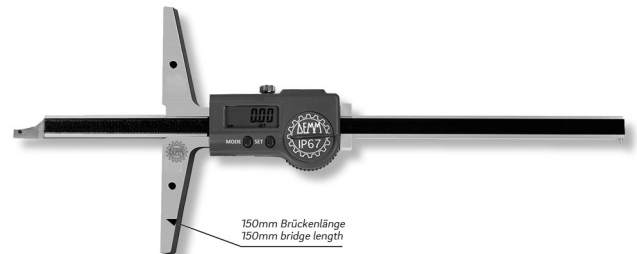

Digital depth calipers DIGI LARGE R/L BRIDGE
inox in box, with bevelled point
500x150/0,01mm IP67

Product number: 1852112ip
EAN / GTIN: 4066918071385
Manufacturer number: 00582
Customs code: 90173000
Delivery method: Parcel delivery service
Weight: 0.5kg

Product description

- Works standard
- Protection class IP67, Sylvac System
- Locking screw
- Bar cross section 12x4mm
- Hardened stainless steel
- Large LCD display
- Extra long measuring bridge optional

Delivered in a case

Functions:

- On/Off
- Auto-On by sliding
- mm/inch commutation
- Zero setting at any position
- ABS function (fixed 0 point)
- Absolute system
- Preset function \pm
- Hold function
- Data output Proximity

Technical Data

Size:	500x150/0,01mm IP67
Article number:	1852112ip
Brand:	DEMM
Manufacturer number:	00582
Accuracy:	0,03mm
Bridge length:	150mm
Data output:	Proximity
Locking screw:	Yes
Material stainless steel:	Hardened
Measuring range:	500mm / 20 inch
Protection class:	IP67
Reading:	0,01mm / .0005 inch
Weight:	0.5kg