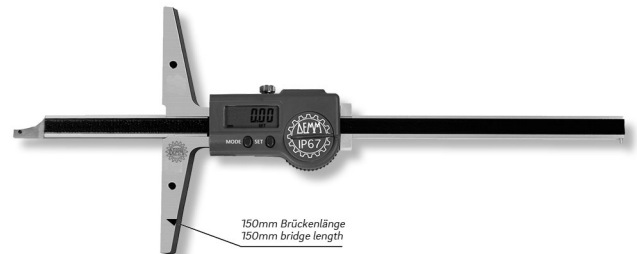

**Digital depth calipers DIGI LARGE R/L BRIDGE**  
**inox in box, with bevelled point**  
**500x150/0,01mm IP67**

**Product number:** 1852112ip  
**EAN / GTIN:** 4066918071385  
**Manufacturer number:** 00582  
**Customs code:** 90173000  
**Delivery method:** Parcel delivery service  
**Weight:** 0.5kg

## Product description

- Works standard
- Protection class IP67, Sylvac System
- Locking screw
- Bar cross section 12x4mm
- Hardened stainless steel
- Large LCD display
- Extra long measuring bridge optional

## Technical Data

<b>Size:</b>	500x150/0,01mm IP67
<b>Article number:</b>	1852112ip
<b>Brand:</b>	DEMM
<b>Manufacturer number:</b>	00582
<b>Accuracy:</b>	0,03mm
<b>Bridge length:</b>	150mm
<b>Data output:</b>	Proximity
<b>Locking screw:</b>	Yes
<b>Material stainless steel:</b>	Hardened
<b>Measuring range:</b>	500mm / 20 inch
<b>Protection class:</b>	IP67
<b>Reading:</b>	0,01mm / .0005 inch
<b>Weight:</b>	0.5kg