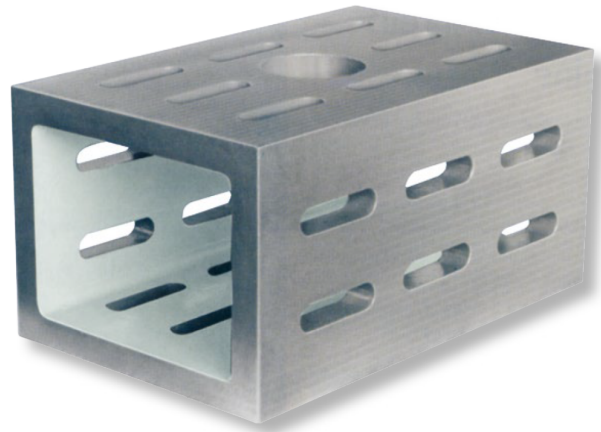

**Clamping cubes, special cast iron  
with clamping slots  
600x350x250mm 22mm GG-1**

**Product number:** 1462105  
**EAN / GTIN:** 4066918054968  
**Customs code:** 90172039  
**Delivery method:** Truck freight  
**Weight:** 120kg

## Product description

- DIN 875 / DIN 876
- 4 side faces with clamping slots
- 2 open side faces

### Delivered in individual packages

**1462 1..:** Grade 1 (grinded)

**1462 2..:** Grade 3 (milled/planed)

**! Larger dimensions, higher accuracy and several cubes machined in the same dimensions on request.**

## Technical Data

**Size:** 600x350x250mm 22mm GG-1  
**Article number:** 1462105  
**Brand:** ULTRA  
**Dimension:** 600x360x250mm  
**Grade:** 1  
**Slot width:** 22mm  
**Weight:** 120kg