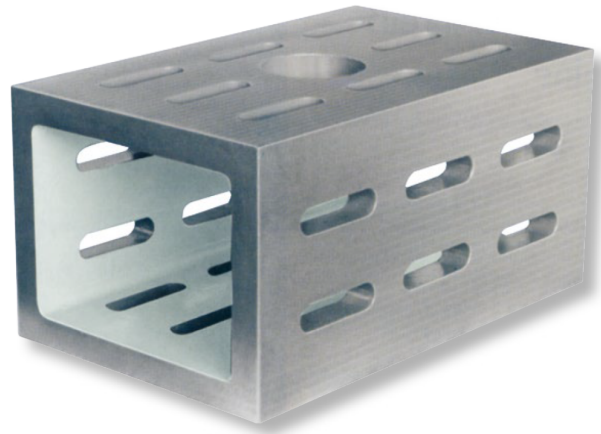

**Clamping cubes, special cast iron
with clamping slots
600x350x250mm 22mm GG-1**

Product number: 1462105
EAN / GTIN: 4066918054968
Customs code: 90172039
Delivery method: Truck freight
Weight: 120kg

Product description

- DIN 875 / DIN 876
- 4 side faces with clamping slots
- 2 open side faces

Delivered in individual packages

1462 1..: Grade 1 (grinded)

1462 2..: Grade 3 (milled/planed)

! Larger dimensions, higher accuracy and several cubes machined in the same dimensions on request.

Technical Data

Size: 600x350x250mm 22mm GG-1
Article number: 1462105
Brand: ULTRA
Dimension: 600x360x250mm
Grade: 1
Slot width: 22mm
Weight: 120kg