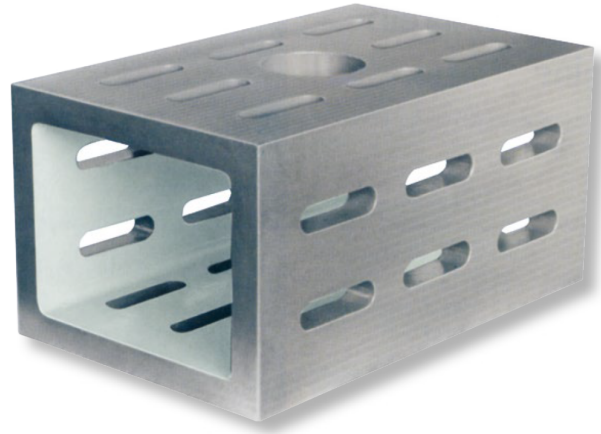

**Clamping cubes, special cast iron
with clamping slots
600x350x250mm 22mm GG-1**

Product number: 1462105
EAN / GTIN: 4066918054968
Customs code: 90172039
Delivery method: Truck freight
Weight: 120kg

Product description

- DIN 875 / DIN 876
- 4 side faces with clamping slots
- 2 open side faces

Delivered in individual packages

1462 1..: Grade 1 (grinded)

1462 2..: Grade 3 (milled/planed)

! Larger dimensions, higher accuracy and several cubes machined in the same dimensions on [request](#).

Technical Data

Size: 600x350x250mm 22mm GG-1
Article number: 1462105
Brand: ULTRA
Dimension: 600x360x250mm
Grade: 1
Slot width: 22mm
Weight: 120kg