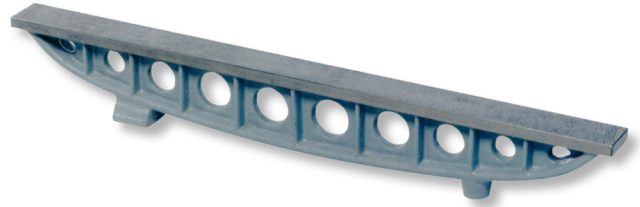

Straightedges, special cast iron

3000x90mm GG-1

Product number: 1667107
EAN / GTIN: 4066918064769
Customs code: 90172039
Delivery method: Truck freight
Weight: 189kg

Product description

- DIN 876
- With lightening holes

Delivered in individual packages

1666 1..: Grade 0

1667 1..: Grade 1

! Other sizes and higher accuracy grades on request.

Technical Data

Size: 3000x90mm GG-1
Article number: 1667107
Brand: ULTRA
Dimension: 3000x90mm
Flatness: 0,04mm
Grade: 1
Weight: 189kg