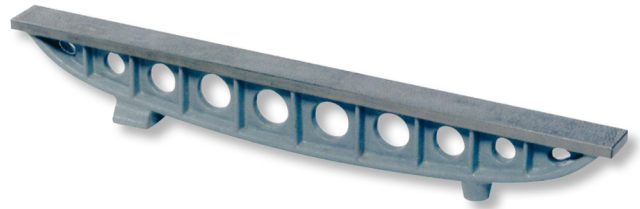

Straightedges, special cast iron

3000x90mm GG-1

Product number: 1667107
EAN / GTIN: 4066918064769
Customs code: 90172039
Delivery method: Truck freight
Weight: 189kg

Product description

- DIN 876
- With lightening holes

Delivered in individual packages

1666 1..: Grade 0

1667 1..: Grade 1

! Other sizes and higher accuracy grades on [request](#).

Technical Data

Size: 3000x90mm GG-1
Article number: 1667107
Brand: ULTRA
Dimension: 3000x90mm
Flatness: 0,04mm
Grade: 1
Weight: 189kg