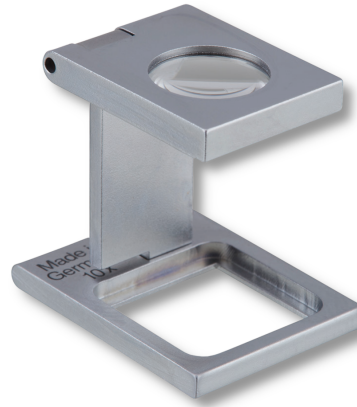

## Linen testers satin chrome brass frame

6x Ø22,5mm

**Product number:** 2161104

**EAN / GTIN:** 4066918089403

**Customs code:** 90138080

**Delivery method:** Parcel delivery service

**Weight:** 0.07kg

### Product description

- Biconvex silicate lens
- Satin chrome brass frame

**Delivered in individual packages**

### Technical Data

**Size:** 6x Ø22,5mm

**Article number:** 2161104

**Brand:** ULTRA

**Cut-out:** 25x25mm

**Lenses-Ø:** 22,5mm

**Magnification:** 6x

**Weight:** 0.07kg