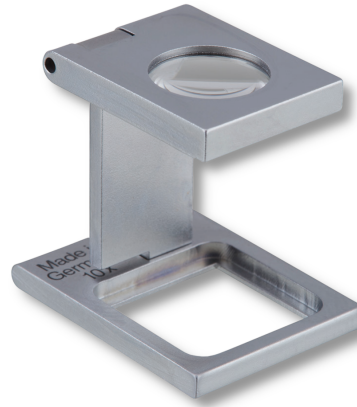

Linen testers satin chrome brass frame

6x Ø22,5mm

Product number: 2161104

EAN / GTIN: 4066918089403

Customs code: 90138080

Delivery method: Parcel delivery service

Weight: 0.07kg

Product description

- Biconvex silicate lens
- Satin chrome brass frame

Delivered in individual packages

Technical Data

Size: 6x Ø22,5mm

Article number: 2161104

Brand: ULTRA

Cut-out: 25x25mm

Lenses-Ø: 22,5mm

Magnification: 6x

Weight: 0.07kg