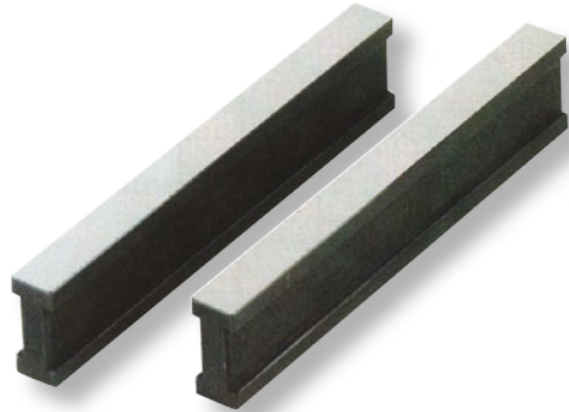

### Inner and outer measurements

### 100x20x9mm

**Product number:** 1058101

**EAN / GTIN:** 4066918005274

**Customs code:** 90178090

**Delivery method:** Parcel delivery service

**Weight:** 0.2kg

## Product description

- Works standard
- Hardened special steel

**Delivered in a package (pair)**

## Technical Data

**Size:** 100x20x9mm

**Article number:** 1058101

**Brand:** ULTRA

**Application:** Inside and outside

**Material:** Hardened steel

**Weight:** 0.2kg