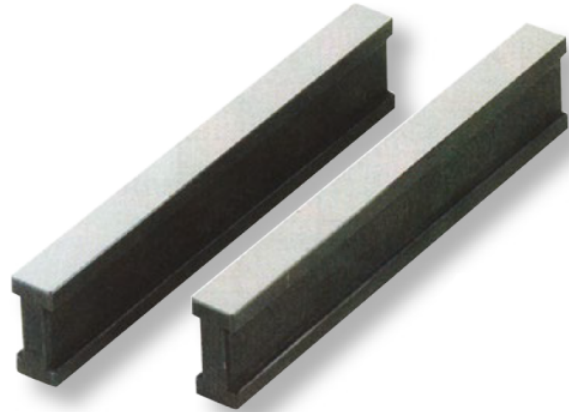

Flat jaw (pair)

Inner and outer measurements

100x20x9mm

Product number: 1058101

EAN / GTIN: 4066918005274

Customs code: 90178090

Delivery method: Parcel delivery service

Weight: 0.2kg

Product description

- Works standard
- Hardened special steel

Delivered in a package (pair)

Technical Data

Size: 100x20x9mm

Article number: 1058101

Brand: ULTRA

Application: Inside and outside

Material: Hardened steel

Weight: 0.2kg