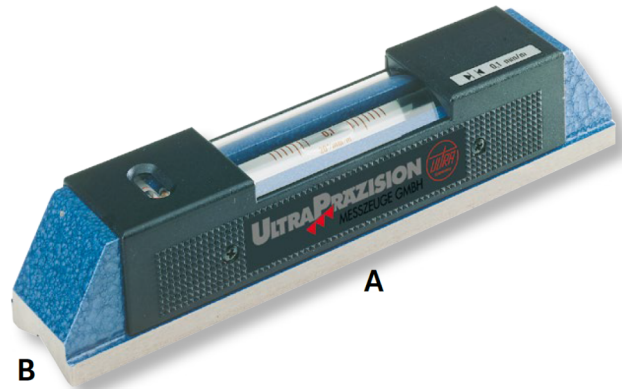

Engineer's levels ULTRA active in wooden box
Horizontal model, special cast-iron
200x42mm (0,01)

Product number: 1744102

EAN / GTIN: 4066918068675

Customs code: 90318020

Delivery method: Parcel delivery service

Weight: 1.4kg

Product description

- DIN 877
- Special cast-iron base
- Insulated pads
- 1 V base
- Longitudinal and lateral vials

Delivered in a wooden case

! Levels for large shaft-Ø or with magnetic surfaces on request.

Technical Data

Size: 200x42mm (0,01)

Article number: 1744102

Brand: ULTRA

A x B: 200mm

Sensitivity mm/m: 0,01

Weight: 1.4kg