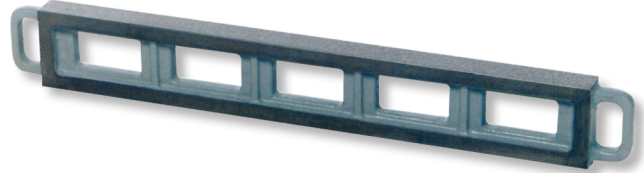

Straightedges, special cast iron

1500x70x175mm GG-0

Product number: 1672104
EAN / GTIN: 4066918065100
Customs code: 90172039
Delivery method: Truck freight
Weight: 65kg

Product description

- DIN 876
- With lightening holes
- 2 handles
- 2 longitudinal surfaces plane parallel-machined

Delivered in individual packages

1672 1..: Grade 0
1673 1..: Grade 1
1668 5..: Storage box

! Other sizes and higher accuracy grades on [request](#).

Technical Data

Size: 1500x70x175mm GG-0
Article number: 1672104
Brand: ULTRA
Dimension: 1500x70x175mm
Grade: 0
Parallelism: 0,01mm
Weight: 65kg