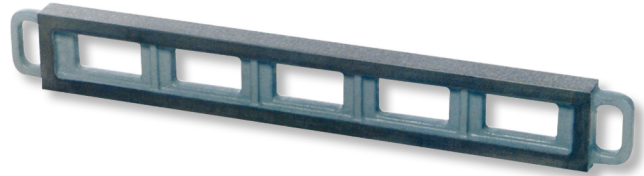

Straightedges, special cast iron

1500x70x175mm GG-1

Product number: 1673104

EAN / GTIN: 4066918065155

Customs code: 90172039

Delivery method: Truck freight

Weight: 65kg

Product description

- DIN 876
- With lightening holes
- 2 handles
- 2 longitudinal surfaces plane parallel-machined

Delivered in individual packages

1672 1..: Grade 0

1673 1..: Grade 1

1668 5..: Storage box

! Other sizes and higher accuracy grades on [request](#).

Technical Data

Size: 1500x70x175mm GG-1

Article number: 1673104

Brand: ULTRA

Dimension: 1500x70x175mm

Grade: 1

Parallelism: 0,02mm

Weight: 65kg